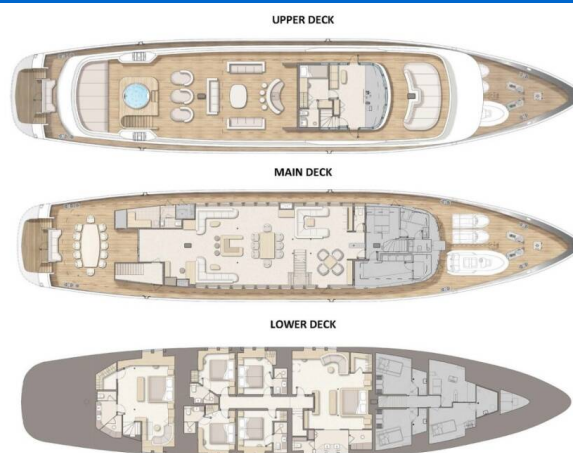

OMNIA

Omnia (2017)

Gulet Omnia Omnia, built in 2017 is anchored in the **Split Harbour, Split region, Croatia**. It has **6 cabins**, can accommodate **12 people** and has **6 toilets**. Bed linen and kitchen equipment are included in the price.

Omnia

Production year

2017

Length

151 ft

Cabins

6

Berths