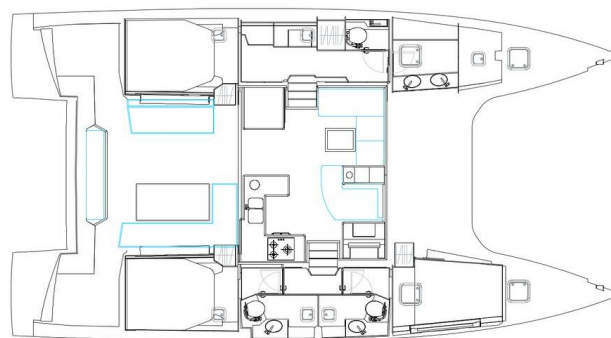

NAUTITECH 46

Sea Spirit III (2021)

Catamaran Nautitech 46 Sea Spirit III, built in 2021 is anchored in the **La Balise Marina, Mauritius, Mauritius, Mauritius**. It has **3 + 2 cabins**, can accommodate **6 + 2 people** and has **3 toilets**. Bed linen and kitchen equipment are included in the price.

Sea Spirit III

Production year

2021

Length

45 ft

Cabins

3 + 2

Berths