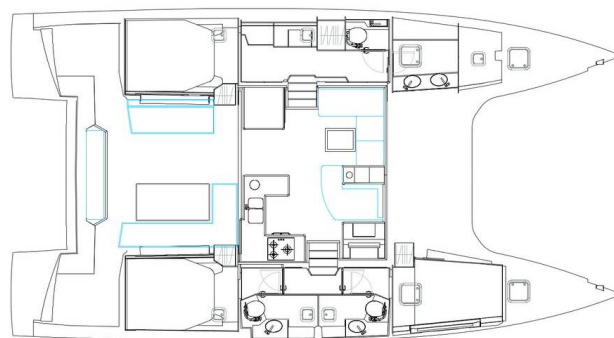

# NAUTITECH 46

Sea Spirit III (2021)

Catamaran Nautitech 46 Sea Spirit III, built in 2021 is anchored in the **La Balise Marina, Mauritius, Mauritius, Mauritius**. It has **3 + 2 cabins**, can accommodate **6 + 2 people** and has **3 toilets**. Bed linen and kitchen equipment are included in the price.

**Sea Spirit III**

Production year

**2021**

Length

**45 ft**

Cabins

**3 + 2**

Berths