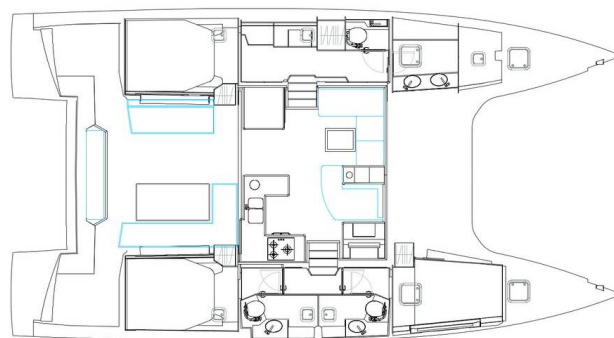

NAUTITECH 46

Sea Spirit III (2021)

Catamaran Nautitech 46 Sea Spirit III, built in 2021 is anchored in the **La Balise Marina, Mauritius, Mauritius, Mauritius**. It has **3 + 2 cabins**, can accommodate **6 + 2 people** and has **3 toilets**. Bed linen and kitchen equipment are included in the price.

Sea Spirit III

Production year

2021

Length

45 ft

Cabins

3 + 2

Berths