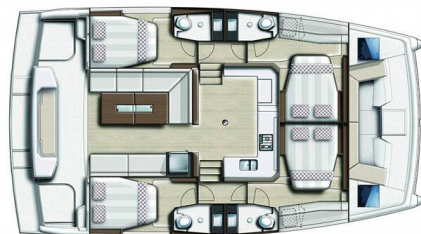

BALI CATSPACE

Cosmo (2024)

Catamaran **Bali Catspace Cosmo**, built in **2024** is anchored in the **Seychelles, Eden Island Marina, Mahé, Seychelles**. It has **4 cabins**, can accommodate **8 people** and has **4 toilets**. Bed linen and kitchen equipment are included in the price.

Cosmo

Production year

2024

Length

40 ft

Cabins

4

Berths