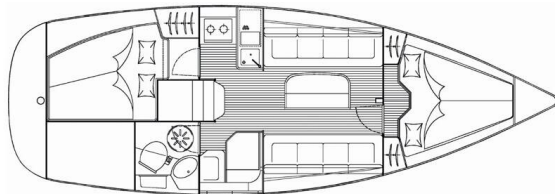

BAVARIA 30 CRUISER

La Luna (2006)

Sailing yacht **Bavaria 30 Cruiser La Luna**, built in **2006** is anchored in the **Marina Vrsar, Istra, Croatia**. It has **2 cabins**, can accommodate **4 people** and has **1 toilets**. Bed linen and kitchen equipment are included in the price.

La Luna

Production year

2006

Length

31 ft

Cabins

2

Berths