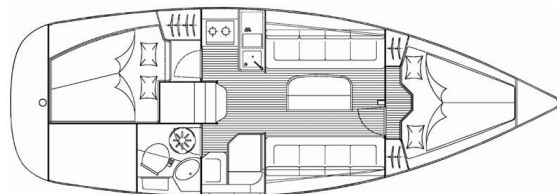

BAVARIA 30 CRUISER

La Luna (2006)

Sailing yacht **Bavaria 30 Cruiser La Luna**, built in **2006** is anchored in the **Marina Vrsar, Istra, Croatia**. It has **2 cabins**, can accommodate **4 people** and has **1 toilets**. Bed linen and kitchen equipment are included in the price.

YACHT SPECIFICATIONS

Yacht Base

Marina Vrsar, Croatia

Yacht ID

610

Brands

Bavaria

Yacht name

La Luna

Production year

2006

Length

31 ft

Cabins

2

Berths