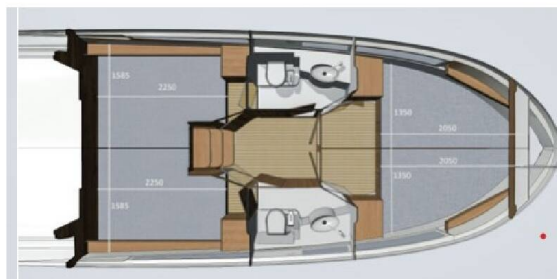

PLATINUM 40

Excalibur (2023)

Motor yacht **Platinum 40 Excalibur**, built in **2023** is anchored in the **Marina Drage, Zadar region, Croatia**. It has **4 cabins**, can accommodate **8 people** and has **2 toilets**. Bed linen and kitchen equipment are included in the price.

Excalibur

Production year

2023

Length

39 ft

Cabins

4

Berths