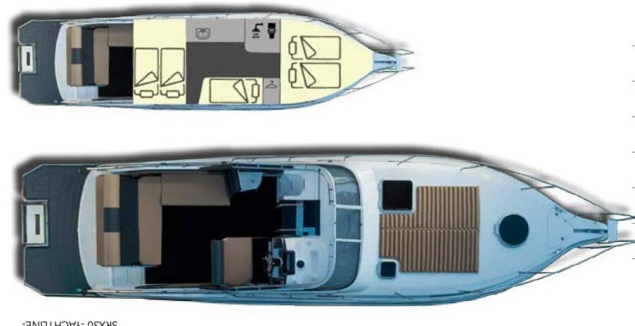

# ÖCHSNER SRX30

Sky (2023)

Motor boat Öchsner SRX30 Sky, built in 2023 is anchored in the Murter, ACI Marina Jezera, Šibenik region, Croatia. It has 2 cabins, can accommodate 4 + 1 people and has 1 toilets. Bed linen and kitchen equipment are included in the price.

**Sky**

Production year

**2023**

Length

**33 ft**

Cabins

**2**

Berths