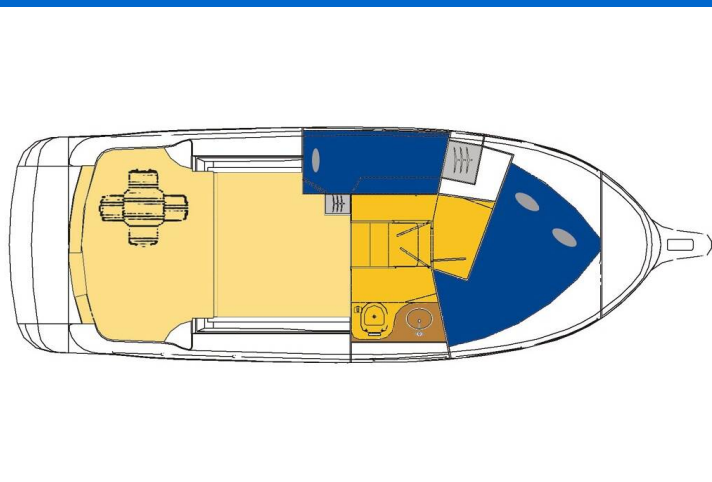

VEKTOR 950

Rava (2016)

Motor boat **Vektor 950 Rava**, built in **2016** is anchored in the **Sukosan, D-Marin Dalmacija Marina, Zadar region, Croatia**. It has **2 cabins**, can accommodate **4 + 1 people** and has **1 toilets**. Bed linen and kitchen equipment are included in the price.