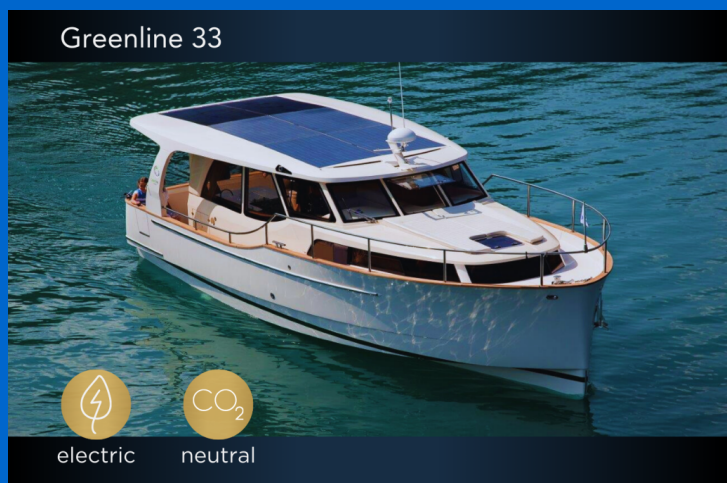

GREENLINE 33

Kragero (2021)

Motor yacht **Greenline 33 Kragero**, built in **2021** is anchored in the **Porsgrunn/Telemark, Vestfold og Telemark, Norway**. It has **2 cabins**, can accommodate **5 + 2 people** and has **1 toilets**. Bed linen and kitchen equipment are included in the price.

Kragero

Production year

2021

Length

33 ft

Cabins

2

Berths