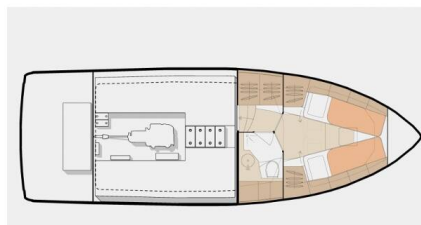

GREENLINE 33

Kragero (2021)

Motor yacht **Greenline 33 Kragero**, built in **2021** is anchored in the **Porsgrunn/Telemark, Vestfold og Telemark, Norway**. It has **2 cabins**, can accommodate **5 + 2 people** and has **1 toilets**. Bed linen and kitchen equipment are included in the price.

YACHT SPECIFICATIONS

Yacht Base

Porsgrunn/Telemark, Norway

Yacht ID

5997

Brands

Greenline

Yacht name

Kragero

Production year

2021

Length

33 ft

Cabins

2

Berths

5 + 2

Max Persons

10

WC

1

Engine

0 x 0 HP

Fuel tank

0 l