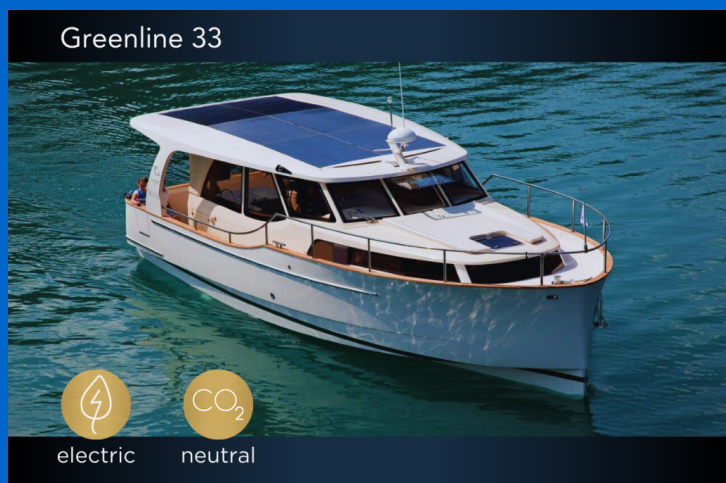

GREENLINE 33

Kragero (2021)

Motor yacht **Greenline 33 Kragero**, built in **2021** is anchored in the **Porsgrunn/Telemark, Vestfold og Telemark, Norway**. It has **2 cabins**, can accommodate **5 + 2 people** and has **1 toilets**. Bed linen and kitchen equipment are included in the price.

Kragero

Production year

2021

Length

33 ft

Cabins

2

Berths