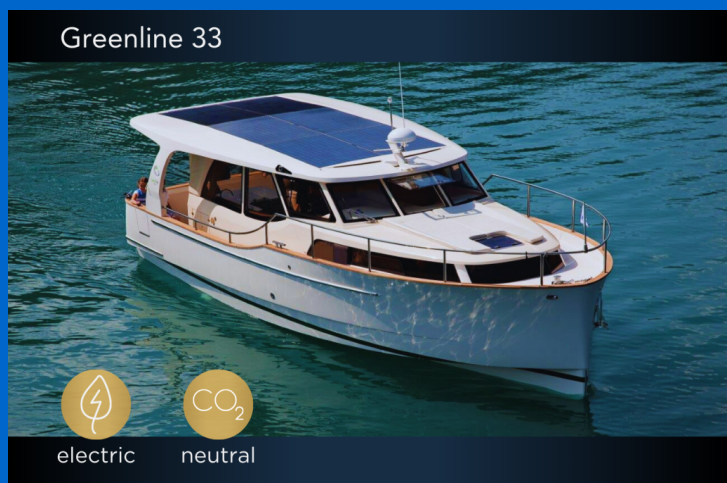

GREENLINE 33

Dalen (2021)

Motor yacht **Greenline 33 Dalen**, built in **2021** is anchored in the **Porsgrunn/Telemark, Vestfold og Telemark, Norway**. It has **2 cabins**, can accommodate **5 + 2 people** and has **1 toilets**. Bed linen and kitchen equipment are included in the price.