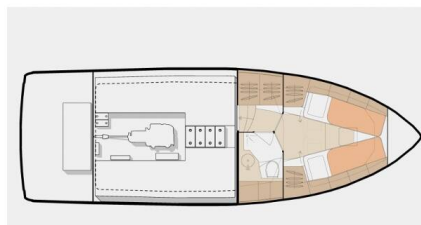

GREENLINE 33

Dalen (2021)

Motor yacht **Greenline 33 Dalen**, built in **2021** is anchored in the **Porsgrunn/Telemark, Vestfold og Telemark, Norway**. It has **2 cabins**, can accommodate **5 + 2 people** and has **1 toilets**. Bed linen and kitchen equipment are included in the price.

YACHT SPECIFICATIONS

Yacht Base

Porsgrunn/Telemark, Norway

Yacht ID

5996

Brands

Greenline

Yacht name

Dalen

Production year

2021

Length

33 ft

Cabins

2

Berths

5 + 2

Max Persons

10

WC

1

Engine

0 x 0 HP

Fuel tank

0 l