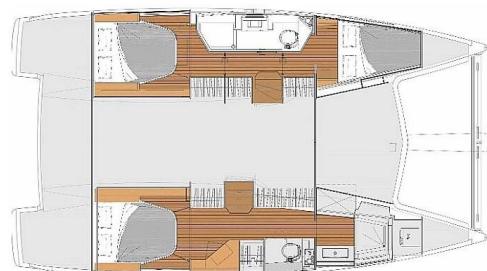

FOUNTAIN PAJOT LUCIA 40

Princess Lea (2017)

Catamaran Fountaine Pajot Lucia 40 Princess Lea, built in 2017 is anchored in the Marina Tehnomont Veruda, Pula, Istra, Croatia. It has 3 cabins, can accommodate 6 + 2 people and has 2 toilets. Bed linen and kitchen equipment are included in the price.

YACHT SPECIFICATIONS

Yacht Base

Marina Tehnomont Veruda, Pula, Croatia

Yacht ID

5986

Brands

Fountaine Pajot

Yacht name

Princess Lea

Production year

2017

Length

38 ft

Cabins

3

Berths

6 + 2

Max Persons

8

WC

2

Engine

2 x 30 HP

Fuel tank

300 l

WEBSITE

www.plujeme.cz

PHONE

+420 720 755 085

MOBILE

+420 777 170 276

E-MAIL

info@plujeme.cz

PLUJEME RÁDI S.R.O.

Dlouhá 730/35, 11000 Praha 1 – Staré Město, Czech Republic