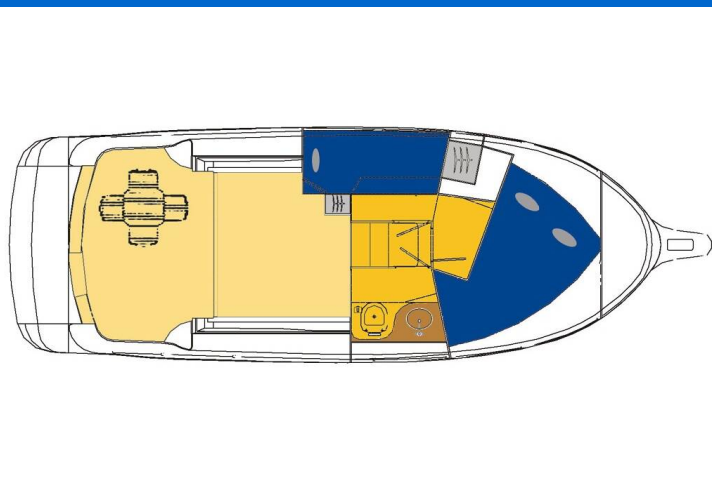

# VEKTOR 950

Bava (2015)

Motor boat **Vektor 950 Bava**, built in **2015** is anchored in the **Sukosan, D-Marin Dalmacija Marina, Zadar region, Croatia**. It has **2 cabins**, can accommodate **4 + 1 people** and has **1 toilets**. Bed linen and kitchen equipment are included in the price.

**Bava**

Production year

**2015**

Length

**31 ft**

Cabins

**2**

Berths