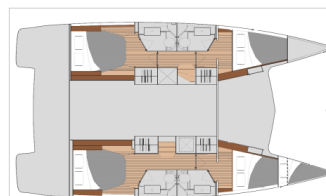

FOUNTAINE PAJOT ISLA 40

Almiriki (2023)

Catamaran Fountaine Pajot Isla 40 Almiriki, built in 2023 is anchored in the **Paros, Cyclades, Greece**. It has **4 + 1 cabins**, can accommodate **8 + 1 + 1 people** and has **4 toilets**. Bed linen and kitchen equipment are included in the price.