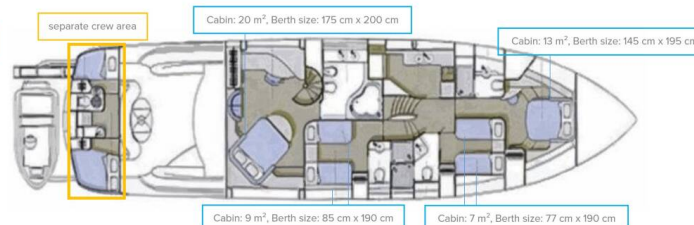

SUNSEEKER MANHATTAN 84

Skywater (2000)

Luxury Charter Sunseeker Manhattan 84 Skywater, built in 2000 is anchored in the Marina Kastela, Split region, Croatia.

It has **4 + 2 cabins**, can accommodate **8 + 3 people** and has **4 + 1 toilets**. Bed linen and kitchen equipment are included in the price.

Skywater

Production year

2000

Length

87 ft

Cabins

4 + 2

Berths