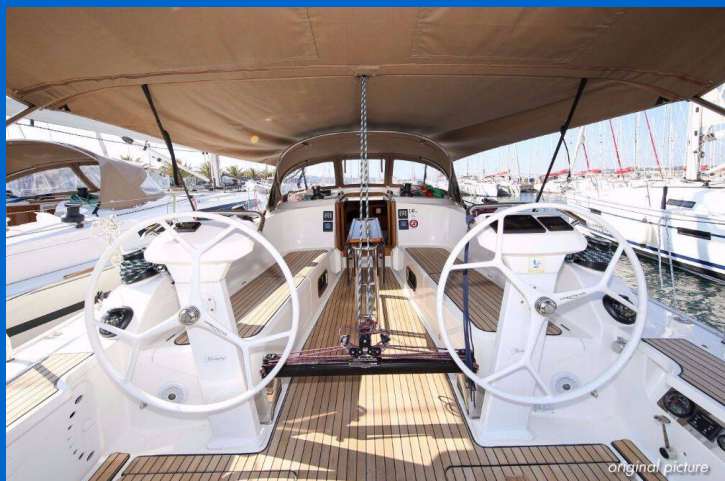

BAVARIA CRUISER 41S

Victorija (21) (2017)

Sailing yacht **Bavaria Cruiser 41S Victorija (21)**, built in **2017** is anchored in the **Marina Hramina, Murter, Šibenik region, Croatia**. It has **3 cabins**, can accommodate **6 + 2 people** and has **2 toilets**. Bed linen and kitchen equipment are included in the price.