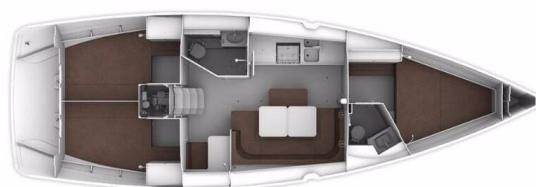

BAVARIA CRUISER 41S

Victorija (21) (2017)

Sailing yacht **Bavaria Cruiser 41S Victorija (21)**, built in **2017** is anchored in the **Marina Hramina, Murter, Šibenik region, Croatia**. It has **3 cabins**, can accommodate **6 + 2 people** and has **2 toilets**. Bed linen and kitchen equipment are included in the price.

Victorija (21)

Production year

2017

Length

41 ft

Cabins

3

Berths