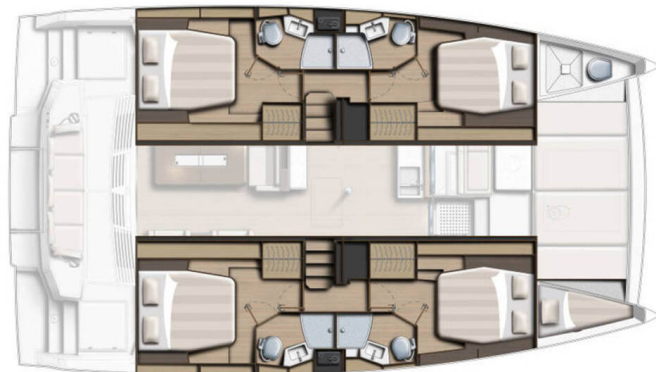

BALI 4.4

Beau Loup (2023)

Catamaran Bali 4.4 Beau Loup, built in 2023 is anchored in the Seychelles, Eden Island Marina, Mahé, Seychelles. It has 4 + 1 cabins, can accommodate 8 + 1 people and has 4 + 1 toilets. Bed linen and kitchen equipment are included in the price.

Beau Loup

Production year

2023

Length

44 ft

Cabins

4 + 1

Berths