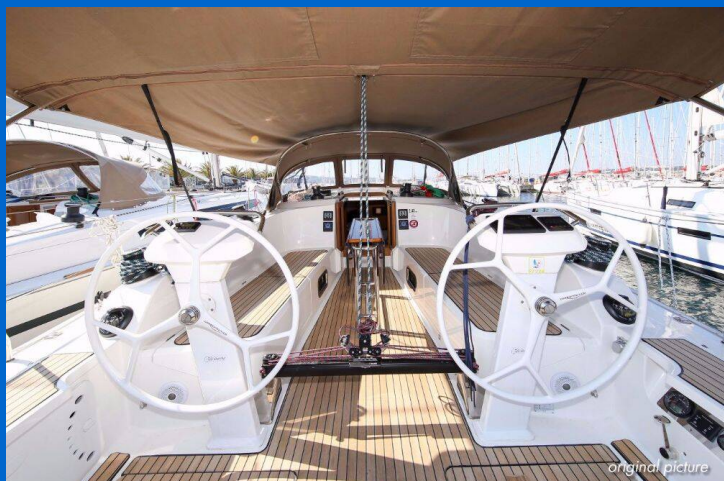

BAVARIA CRUISER 41S

Viviane II (12) (2017)

Sailing yacht **Bavaria Cruiser 41S Viviane II (12)**, built in **2017** is anchored in the **Marina Hramina, Murter, Šibenik region, Croatia**. It has **3 cabins**, can accommodate **6 + 2 people** and has **2 toilets**. Bed linen and kitchen equipment are included in the price.