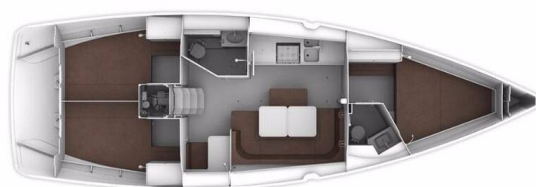

BAVARIA CRUISER 41S

Viviane II (12) (2017)

Sailing yacht **Bavaria Cruiser 41S Viviane II (12)**, built in **2017** is anchored in the **Marina Hramina, Murter, Šibenik region, Croatia**. It has **3 cabins**, can accommodate **6 + 2 people** and has **2 toilets**. Bed linen and kitchen equipment are included in the price.

Viviane II (12)

Production year

2017

Length

41 ft

Cabins

3

Berths