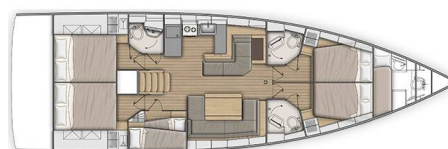

OCEANIS 51.1

Glafki (2023)

Sailing yacht Oceanis 51.1 Glafki, built in 2023 is anchored in the Athens, Alimos marina, Athens area/Saronic/Peloponese, Greece. It has 5 + 1 cabins, can accommodate 10 + 2 people and has 3 + 1 toilets. Bed linen and kitchen equipment are included in the price.

Glafki

Production year

2023

Length

52 ft

Cabins

5 + 1

Berths