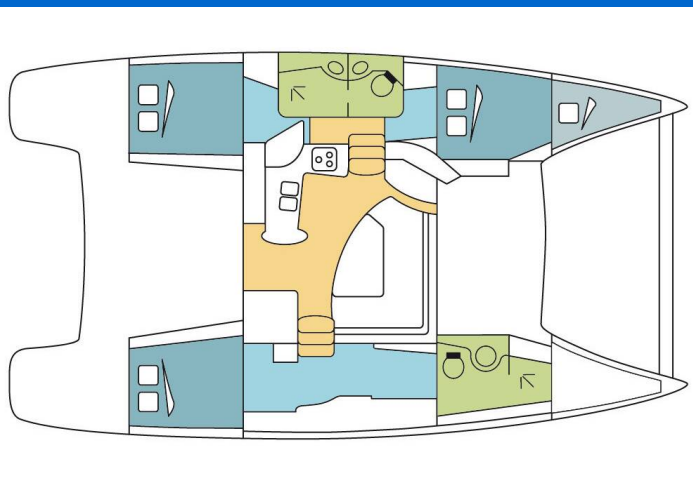

# LIPARI 41

Cousin (2010)

Catamaran Lipari 41 Cousin, built in 2010 is anchored in the Seychelles, Mahe, Mahé, Seychelles. It has 3 + 1 cabins, can accommodate 6 + 1 people and has 2 toilets. Bed linen and kitchen equipment are included in the price.