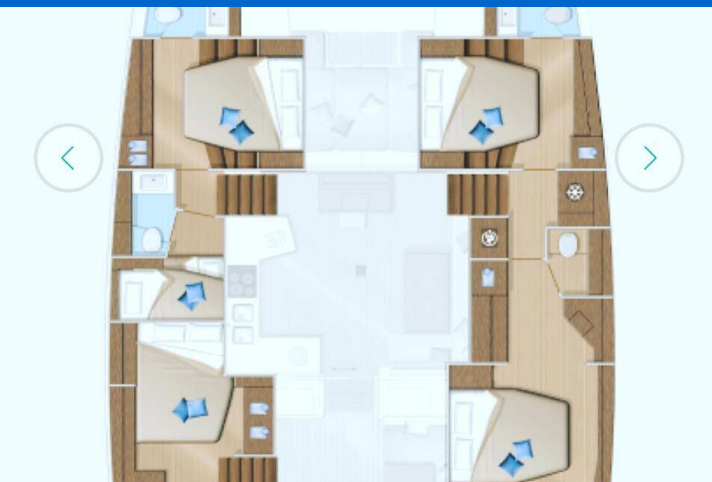

LAGOON 52 F

Blue Moon (2018)

Catamaran Lagoon 52 F Blue Moon, built in 2018 is anchored in the **Phuket, Ao Po Grand Marina, Phuket, Thailand**. It has **5 + 2 cabins**, can accommodate **10 + 2 people** and has **5 toilets**. Bed linen and kitchen equipment are included in the price.

Blue Moon

Production year

2018

Length

52 ft

Cabins

5 + 2

Berths