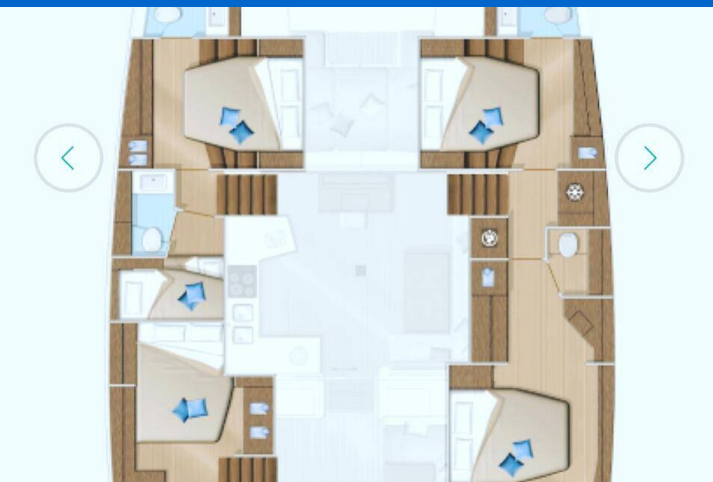

# LAGOON 52 F

Blue Moon (2018)

Catamaran Lagoon 52 F Blue Moon, built in 2018 is anchored in the **Phuket, Ao Po Grand Marina, Phuket, Thailand**. It has **5 + 2 cabins**, can accommodate **10 + 2 people** and has **5 toilets**. Bed linen and kitchen equipment are included in the price.