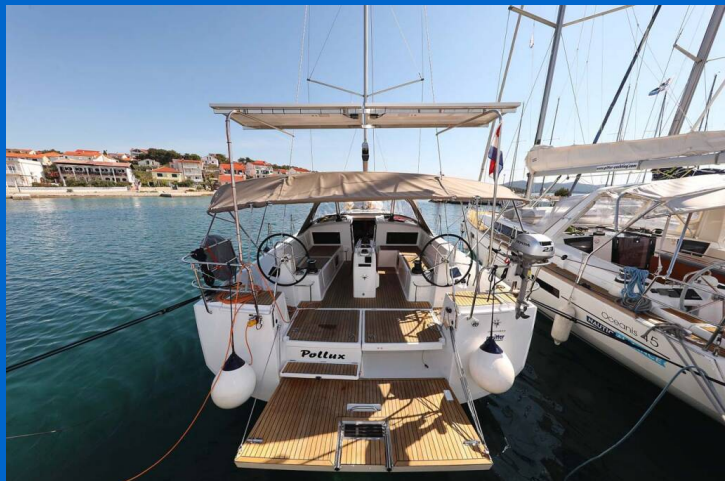

SUN ODYSSEY 490

Pollux (2023)

Sailing yacht Sun Odyssey 490 Pollux, built in 2023 is anchored in the **Murter, ACI Marina Jezera, Šibenik region, Croatia**. It has **5 cabins**, can accommodate **10 + 2 people** and has **3 toilets**. Bed linen and kitchen equipment are included in the price.