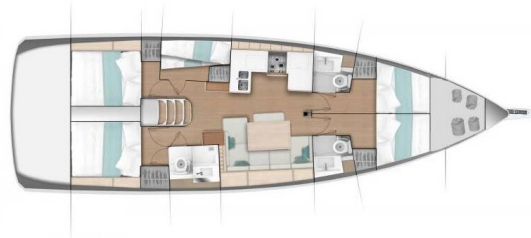

SUN ODYSSEY 490

Pollux (2023)

Sailing yacht Sun Odyssey 490 Pollux, built in 2023 is anchored in the **Murter, ACI Marina Jezera, Šibenik region, Croatia**. It has **5 cabins**, can accommodate **10 + 2 people** and has **3 toilets**. Bed linen and kitchen equipment are included in the price.

Pollux

Production year

2023

Length

47 ft

Cabins

5

Berths