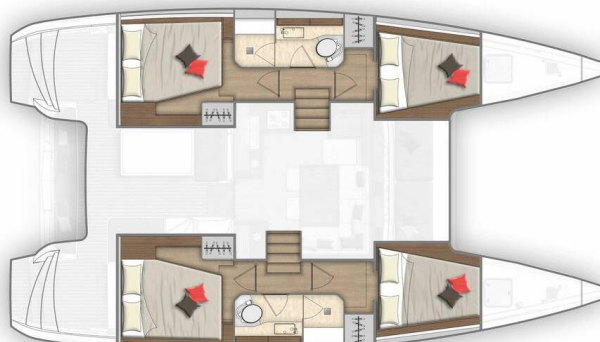

# LAGOON 40

K-35 (2018)

Catamaran Lagoon 40 K-35, built in 2018 is anchored in the Phuket, Ao Po Grand Marina, Phuket, Thailand . It has 4 + 2 cabins, can accommodate 8 + 2 + 2 people and has 2 toilets. Bed linen and kitchen equipment are included in the price.

**K-35**

Production year

**2018**

Length

**39 ft**

Cabins

**4 + 2**

Berths