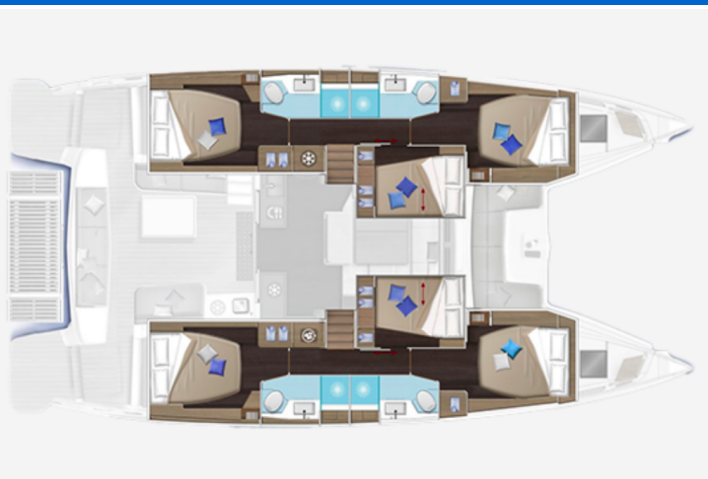

# LAGOON 51

Nevera (2023)

Catamaran **Lagoon 51 Nevera**, built in **2023** is anchored in the **Trogir, Yachtclub Seget (Marina Baotić), Split region, Croatia**. It has **6 + 1 cabins**, can accommodate **12 + 1 people** and has **4 toilets**. Bed linen and kitchen equipment are included in the price.