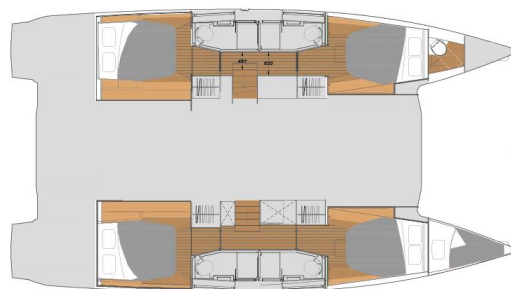

# FOUNTAIN PAJOT ELBA 45

Marina (2023)

Catamaran Fountaine Pajot Elba 45 Marina, built in 2023 is anchored in the **Trogir, Yachtclub Seget (Marina Baotic), Split region, Croatia**. It has **4 + 1 cabins**, can accommodate **8 + 2 + 1 people** and has **4 toilets**. Bed linen and kitchen equipment are included in the price.

**Marina**

Production year

**2023**

Length

**44 ft**

Cabins

**4 + 1**

Berths