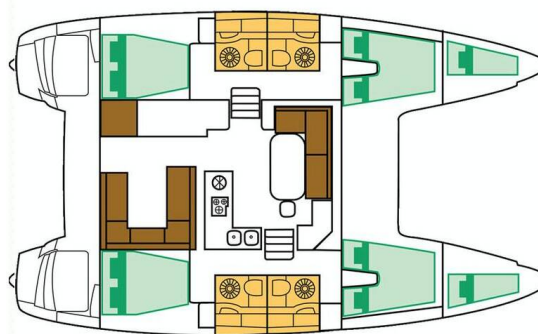

# LAGOON 400 S2

Kinga V (2016)

Catamaran Lagoon 400 S2 Kinga V, built in 2016 is anchored in the Marina Mandalina, Sibenik, Šibenik region, Croatia. It has 4 + 2 cabins, can accommodate 8 + 2 + 2 people and has 4 toilets. Bed linen and kitchen equipment are included in the price.

## YACHT SPECIFICATIONS

Yacht Base

**Marina Mandalina, Sibenik, Croatia**

Yacht ID

**538**

Brands

**Lagoon**

Yacht name

**Kinga V**

Production year

**2016**

Length

**39 ft**

Cabins

**4 + 2**

Berths