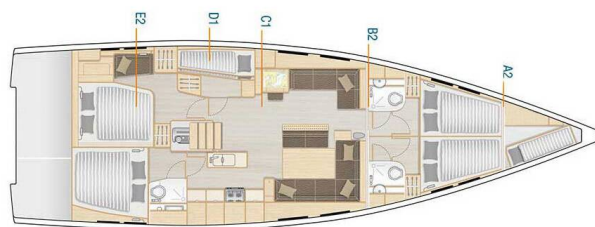

HANSE 548

Playa (2023)

Sailing yacht Hanse 548 Playa, built in 2023 is anchored in the Fethiye, Lykia Yacht Club, Aegean, Turkey. It has 5 + 1 cabins, can accommodate 10 + 1 + 1 people and has 3 toilets. Bed linen and kitchen equipment are included in the price.

Playa

Production year

2023

Length

53 ft

Cabins

5 + 1

Berths