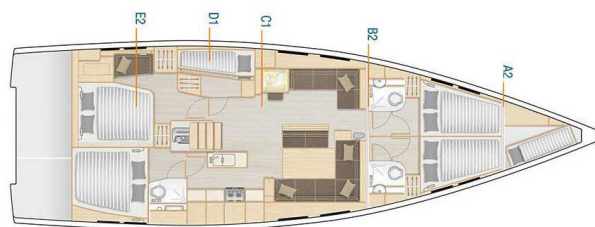

# HANSE 548

Playa (2023)

Sailing yacht Hanse 548 Playa, built in 2023 is anchored in the Fethiye, Lykia Yacht Club, Aegean, Turkey. It has 5 + 1 cabins, can accommodate 10 + 1 + 1 people and has 3 toilets. Bed linen and kitchen equipment are included in the price.

**Playa**

Production year

**2023**

Length

**53 ft**

Cabins

**5 + 1**

Berths