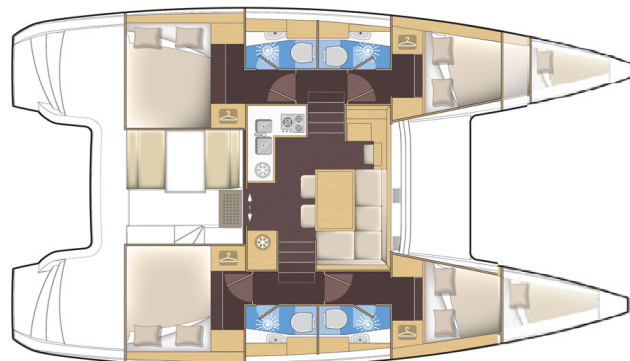

LAGOON 39

Lilla V (2016)

Catamaran Lagoon 39 Lilla V, built in 2016 is anchored in the Marina Šangulin, Biograd, Zadar region, Croatia. It has 4 + 2 cabins, can accommodate 8 + 2 + 2 people and has 4 toilets. Bed linen and kitchen equipment are included in the price.

YACHT SPECIFICATIONS

Yacht Base

Marina Šangulin, Biograd, Croatia

Yacht ID

537

Brands

Lagoon

Yacht name

Lilla V

Production year

2016

Length

39 ft

Cabins

4 + 2

Berths

8 + 2 + 2

WC

4

Engine

2 x 45 HP

Fuel tank

400 l

WEBSITE

www.plujeme.cz

PHONE

+420 720 755 085

MOBILE

+420 777 170 276

E-MAIL

info@plujeme.cz

PLUJEME RÁDI S.R.O.

Dlouhá 730/35, 11000 Praha 1 - Staré Město, Czech Republic