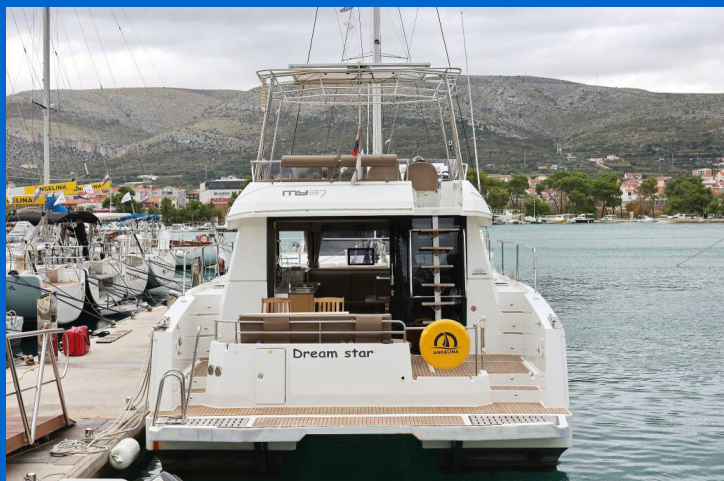

FOUNTAIN PAJOT MY 37

Dream Star (2015)

Power catamaran Fountaine Pajot MY 37 Dream Star, built in 2015 is anchored in the Trogir, Marina Trogir (ex.SCT), Split region, Croatia. It has 4 cabins, can accommodate 8 people and has 2 toilets. Bed linen and kitchen equipment are included in the price.

YACHT SPECIFICATIONS

Yacht Base

**Trogir, Marina Trogir (ex.SCT),
Croatia**

Yacht ID

532

Brands

Fountaine Pajot

Yacht name

Dream Star

Production year

2015

Length

36 ft

Cabins

4

Berths