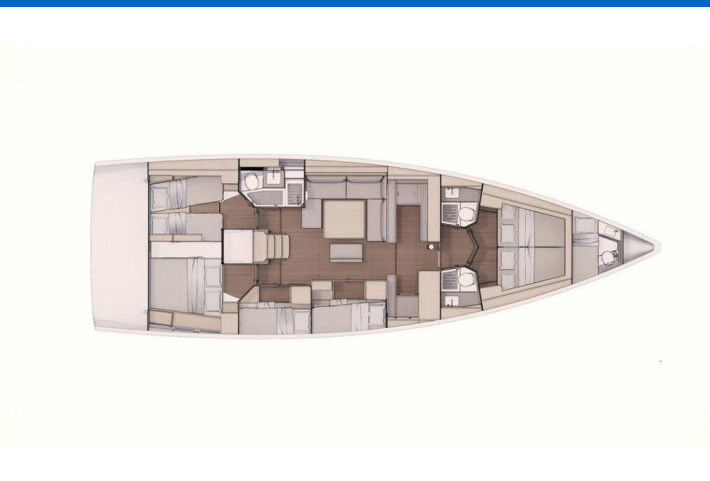

DUFOUR 530

Agnese (2023)

Sailing yacht Dufour 530 Agnese, built in 2023 is anchored in the Marina di Scarlino - Follonica, Tuscany, Italy. It has 6 + 1 cabins, can accommodate 12 + 2 + 1 people and has 3 + 1 toilets. Bed linen and kitchen equipment are included in the price.

Agnese

Production year

2023

Length

54 ft

Cabins

6 + 1

Berths