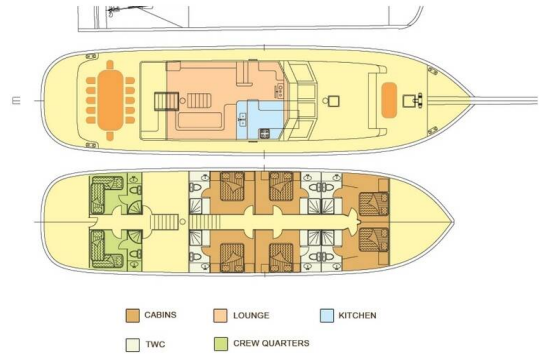

AURUM

Aurum (2006)

Gulet Aurum Aurum, built in **2006** is anchored in the **Šibenik, Gradska luka, Šibenik region, Croatia**. It has **6 cabins**, can accommodate **12 people** and has **6 toilets**. Bed linen and kitchen equipment are included in the price.

YACHT SPECIFICATIONS

Yacht Base

Šibenik, Gradska luka, Croatia

Yacht ID

526

Brands

Unknown

Yacht name

Aurum

Production year

2006

Length

98 ft

Cabins

6

Berths