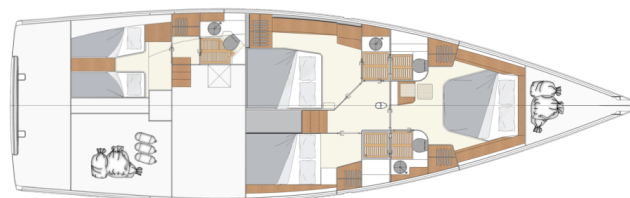

MOODY 54 DS

Freedom (2022)

Sailing yacht **Moody 54 DS Freedom**, built in **2022** is anchored in the **Corfu, Gouvia Marina, Ionian Islands, Greece**. It has **3 + 1 cabins**, can accommodate **6 + 1 people** and has **2 toilets**. Bed linen and kitchen equipment are included in the price.

Freedom

Production year

2022

Length

56 ft

Cabins

3 + 1

Berths