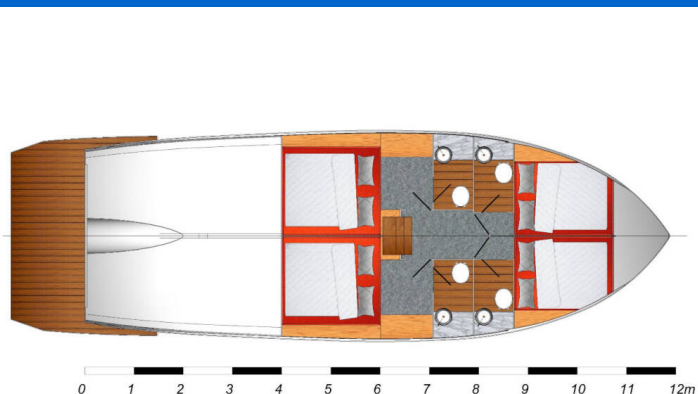

SEAMASTER 45

Taonga (2023)

Motor yacht **Seamaster 45 Taonga**, built in **2023** is anchored in the **Marina Šangulin, Biograd, Zadar region, Croatia**. It has **4 cabins**, can accommodate **8 + 2 people** and has **4 toilets**. Bed linen and kitchen equipment are included in the price.

Taonga

Production year

2023

Length

44 ft

Cabins

4

Berths