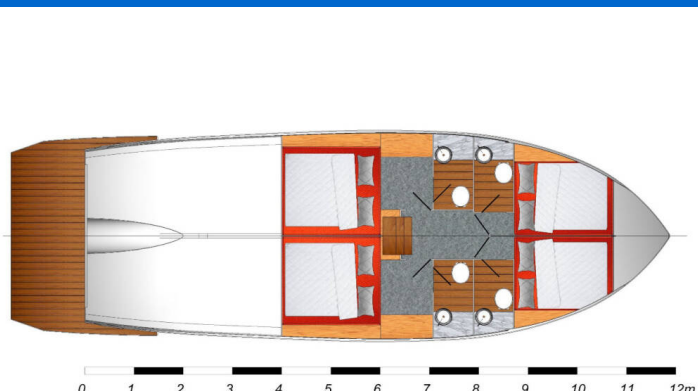

SEAMASTER 45

Taonga (2023)

Motor yacht **Seamaster 45 Taonga**, built in **2023** is anchored in the **Marina Šangulin, Biograd, Zadar region, Croatia**. It has **4 cabins**, can accommodate **8 + 2 people** and has **4 toilets**. Bed linen and kitchen equipment are included in the price.

Taonga

Production year

2023

Length

44 ft

Cabins

4

Berths