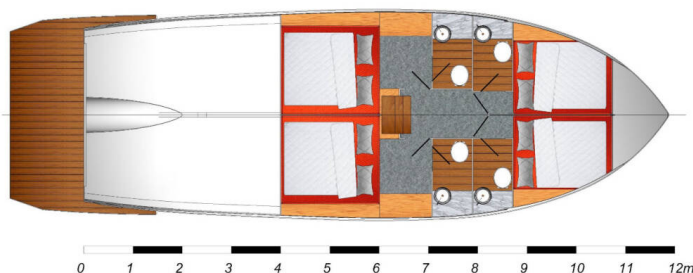

# SEAMASTER 45

Iggy (2023)

Motor yacht **Seamaster 45 Iggy**, built in **2023** is anchored in the **Marina Mandalina, Sibenik, Šibenik region, Croatia**. It has **4 cabins**, can accommodate **8 + 2 people** and has **4 toilets**. Bed linen and kitchen equipment are included in the price.

**Iggy**

Production year

**2023**

Length

**44 ft**

Cabins

**4**

Berths