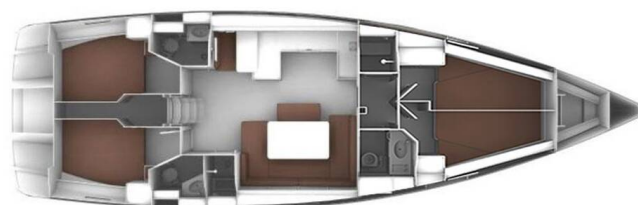

BAVARIA CRUISER 46 STYLE

Tesorino (2023)

Sailing yacht Bavaria Cruiser 46 Style Tesorino, built in 2023 is anchored in the Marina Tehnomont Veruda, Pula, Istra, Croatia. It has 4 cabins, can accommodate 8 + 1 people and has 3 toilets. Bed linen and kitchen equipment are included in the price.