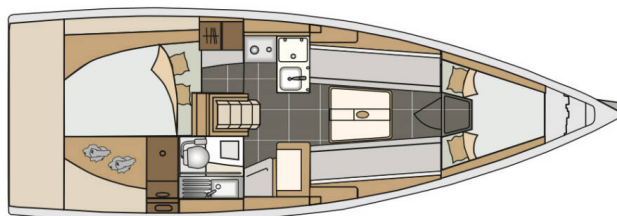

# ELAN E3

Škrlatica (2016)

Sailing yacht **Elan E3 Škrlatica**, built in **2016** is anchored in the **Marina Kastela, Split region, Croatia**. It has **2 cabins**, can accommodate **4 + 2 people** and has **1 toilets**. Bed linen and kitchen equipment are included in the price.