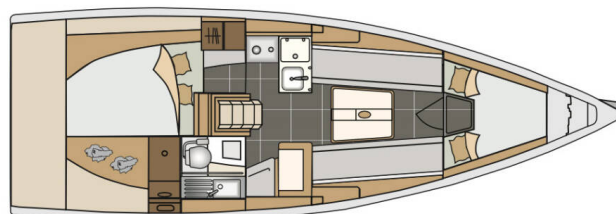

# ELAN E3

Škrlatica (2016)

Sailing yacht **Elan E3 Škrlatica**, built in **2016** is anchored in the **Marina Kastela, Split region, Croatia**. It has **2 cabins**, can accommodate **4 + 2 people** and has **1 toilets**. Bed linen and kitchen equipment are included in the price.

**Škrlatica**

Production year

**2016**

Length

**30 ft**

Cabins

**2**

Berths