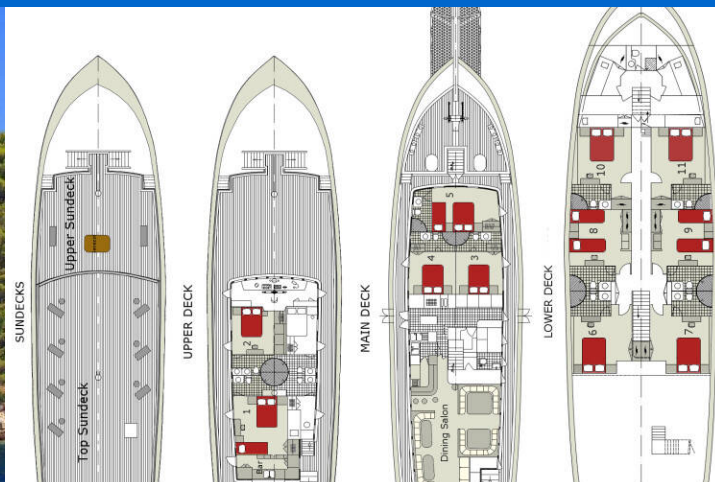

CESARICA

Cesarica (2013)

Gulet Cesarica Cesarica, built in **2013** is anchored in the **Split Harbour, Split region, Croatia**. It has **11 cabins**, can accommodate **22 + 3 people** and has **11 toilets**. Bed linen and kitchen equipment are included in the price.

YACHT SPECIFICATIONS

Yacht Base

Split Harbour, Croatia

Yacht ID

517

Brands

Marina Vinici

Yacht name

Cesarica

Production year

2013

Length

135 ft

Cabins

11

Berths

22 + 3

WC

11

Engine

1 x 800 HP

Fuel tank

12000 l

WEBSITE