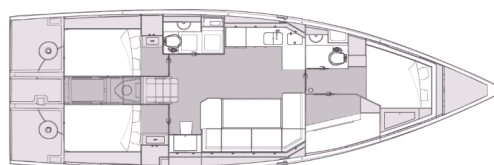

ELAN IMPRESSION 43

My Dreams (2023)

Sailing yacht **Elan Impression 43 My Dreams**, built in **2023** is anchored in the **Marina Tehnomont Veruda, Pula, Istra, Croatia**. It has **4 cabins**, can accommodate **8 + 2 people** and has **2 toilets**. Bed linen and kitchen equipment are included in the price.

My Dreams

Production year

2023

Length

44 ft

Cabins

4

Berths