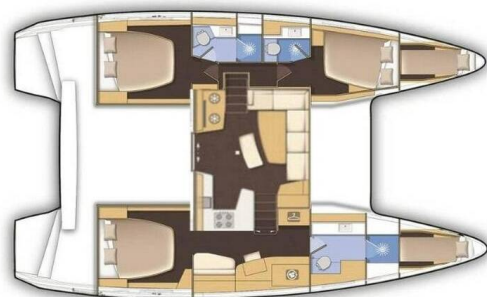

# LAGOON 42

Bingo (2017)

Catamaran Lagoon 42 Bingo, built in 2017 is anchored in the Seychelles, Mahe, Mahé, Seychelles. It has **3 + 2 cabins**, can accommodate **6 + 2 people** and has **3 toilets**. Bed linen and kitchen equipment are included in the price.

**Bingo**

Production year

**2017**

Length

**42 ft**

Cabins

**3 + 2**

Berths