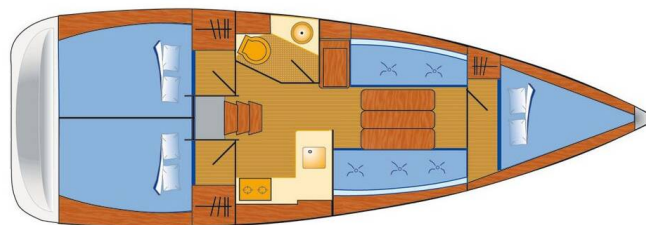

# SUN ODYSSEY 349

Ana (2023)

Sailing yacht Sun Odyssey 349 Ana, built in 2023 is anchored in the Marina Tehnomont Veruda, Pula, Istra, Croatia. It has 3 cabins, can accommodate 6 + 2 people and has 1 toilets. Bed linen and kitchen equipment are included in the price.

**Ana**

Production year

**2023**

Length

**34 ft**

Cabins

**3**

Berths