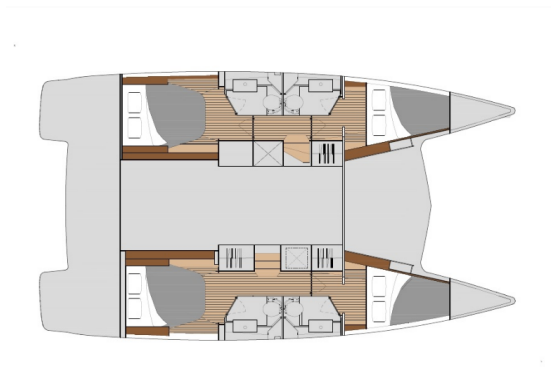

FONTAINE PAJOT ISLA 40 - QUATUOR

Anasa (2023)

Catamaran Fountaine Pajot Isla 40 - Quatuor Anasa, built in 2023 is anchored in the Port of Kavala, Northern Greece/Aegean, Greece. It has 4 + 1 cabins, can accommodate 8 + 2 + 1 people and has 4 toilets. Bed linen and kitchen equipment are included in the price.

Anasa

Production year

2023

Length

38 ft

Cabins

4 + 1

Berths