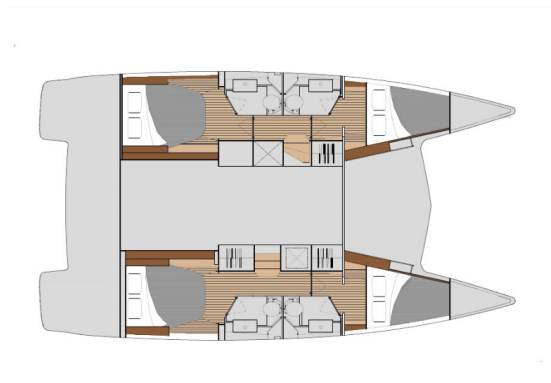

FONTAINE PAJOT ISLA 40 - QUATUOR

Anasa (2023)

Catamaran Fontaine Pajot Isla 40 - Quatuor Anasa, built in 2023 is anchored in the Port of Kavala, Northern Greece/Aegean, Greece. It has 4 + 1 cabins, can accommodate 8 + 2 + 1 people and has 4 toilets. Bed linen and kitchen equipment are included in the price.

Anasa

Production year

2023

Length

38 ft

Cabins

4 + 1

Berths