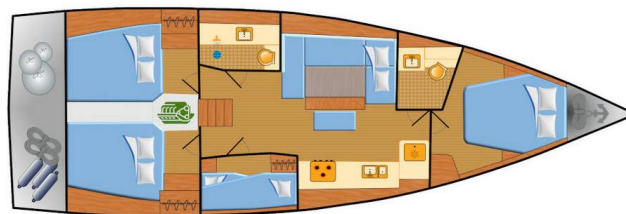

DUFOUR 430

Whisky (2023)

Sailing yacht Dufour 430 Whisky, built in 2023 is anchored in the Marina Tehnomont Veruda, Pula, Istra, Croatia. It has 4 cabins, can accommodate 8 + 2 people and has 2 toilets. Bed linen and kitchen equipment are included in the price.