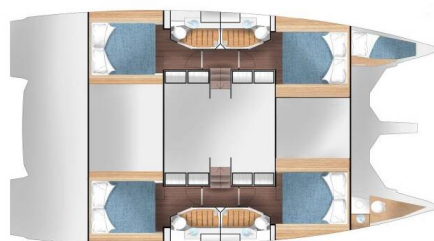

CERVETTI 44 POWER

Abuzz (2024)

Power catamaran Cervetti 44 Power Abuzz, built in 2024 is anchored in the Marina Kremik, Primosten, Šibenik region, Croatia. It has 4 + 1 cabins, can accommodate 8 + 1 people and has 4 + 1 toilets. Bed linen and kitchen equipment are included in the price.

YACHT SPECIFICATIONS

Yacht Base

Marina Kremik, Primosten, Croatia

Yacht ID

5010

Brands

Cervetti Yachts

Yacht name

Abuzz

Production year

2024

Length

44 ft

Cabins

4 + 1

Berths

8 + 1

WC

4 + 1

Engine

2 x 270 HP

Fuel tank

1800 l

WEBSITE

www.plujeme.cz

PHONE

+420 720 755 085

MOBILE

+420 777 170 276

E-MAIL

info@plujeme.cz

PLUJEME RÁDI S.R.O.

Dlouhá 730/35, 11000 Praha 1 – Staré Město, Czech Republic