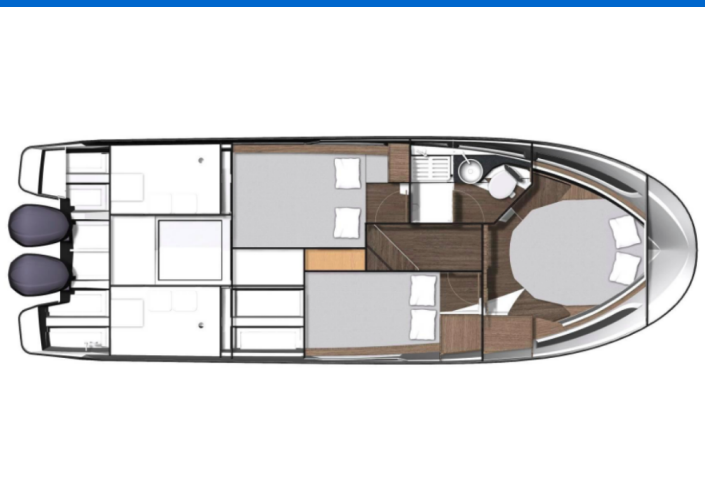

MERRY FISHER 1095

Helios (2023)

Motor boat Merry Fisher 1095 Helios, built in 2023 is anchored in the Marina Kornati, Biograd, Zadar region, Croatia. It has 3 cabins, can accommodate 6 + 2 people and has 1 toilets. Bed linen and kitchen equipment are included in the price.

Helios

Production year

2023

Length

34 ft

Cabins

3

Berths