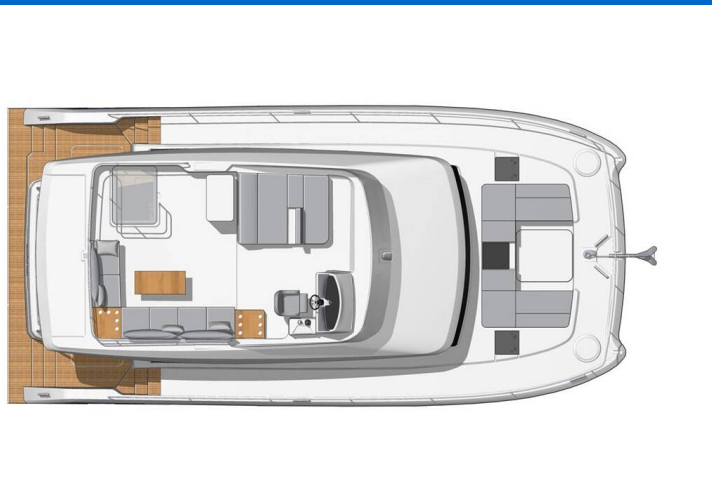

# FOUNTAIN PAJOT MY6

Family 2.0 (2024)

Power catamaran Fountaine Pajot MY6 Family 2.0, built in 2024 is anchored in the Marina Mandalina, Sibenik, Šibenik region, Croatia. It has 3 + 1 cabins, can accommodate 6 + 1 people and has 3 toilets. Bed linen and kitchen equipment are included in the price.

**Family 2.0**

Production year

**2024**

Length

**49 ft**

Cabins

**3 + 1**

Berths