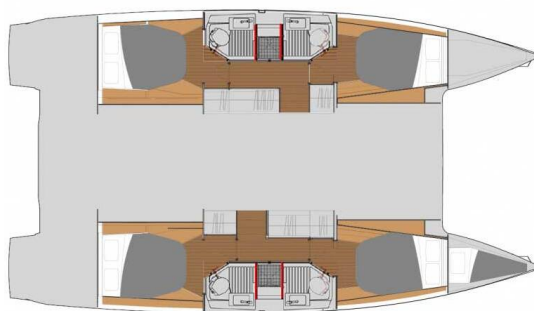

FOUNTAIN PAJOT ASTREA 42

Follow the Sun (2023)

Catamaran Fountaine Pajot Astrea 42 Follow the Sun, built in 2023 is anchored in the Pula, ACI Marina Pomer, Istra, Croatia . It has 4 + 1 cabins, can accommodate 8 + 2 + 1 people and has 4 toilets. Bed linen and kitchen equipment are included in the price.

Follow the Sun

Production year

2023

Length

41 ft

Cabins

4 + 1

Berths