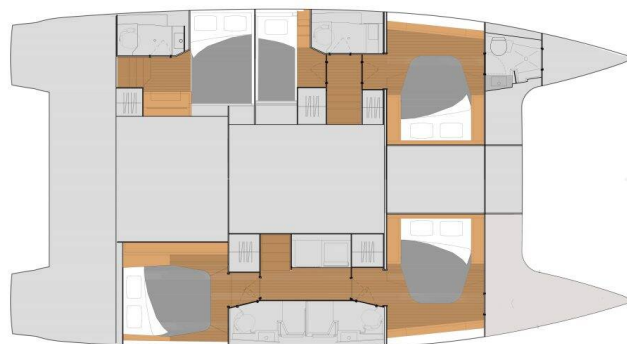

FONTAINE PAJOT SAONA 47

La Belle Vie (2021)

Catamaran Fontaine Pajot Saona 47 La Belle Vie, built in 2021 is anchored in the St. Thomas, Frenchtown Marina, US-Virgin Islands, United States Virgin Islands. It has 5 cabins, can accommodate 10 people and has 5 toilets. Bed linen and kitchen equipment are included in the price.

YACHT SPECIFICATIONS

Yacht Base

**St. Thomas, Frenchtown Marina,
United States Virgin Islands**

Yacht ID

4882

Brands

Fountaine Pajot

Yacht name

La Belle Vie

Production year

2021

Length

46 ft

Cabins

5

Berths

10

Max Persons

10

WC

5

Engine

2 x 55 HP

Fuel tank

940 l

WEBSITE

www.plujeme.cz

PHONE

+420 720 755 085

MOBILE

+420 777 170 276

E-MAIL

info@plujeme.cz

PLUJEME RÁDI S.R.O.

Dlouhá 730/35, 11000 Praha 1 – Staré Město, Czech Republic