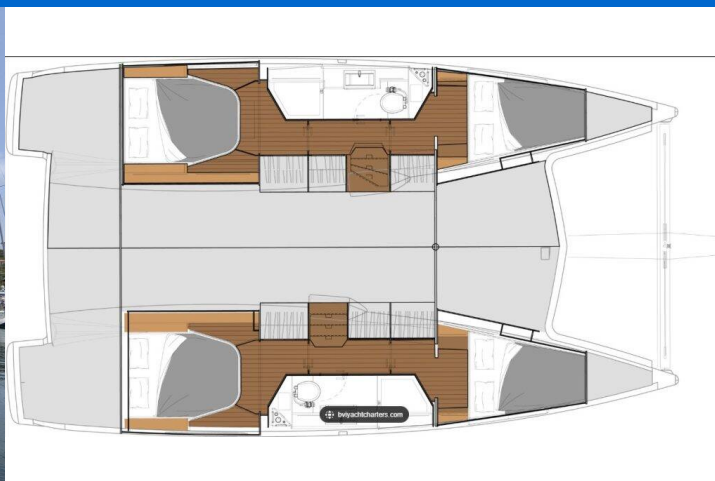

FOUNTAINÉ PAJOT LUCIA 40

Infinite Blue (2020)

Catamaran Fountaine Pajot Lucia 40 Infinite Blue, built in 2020 is anchored in the **St. Thomas, Frenchtown Marina, US-Virgin Islands, United States Virgin Islands**. It has **4 cabins**, can accommodate **8 people** and has **2 toilets**. Bed linen and kitchen equipment are included in the price.

Infinite Blue

Production year

2020

Length

38 ft

Cabins

4

Berths

8

Max Persons

8

WC

2

Engine

2 x 40 HP

Fuel tank