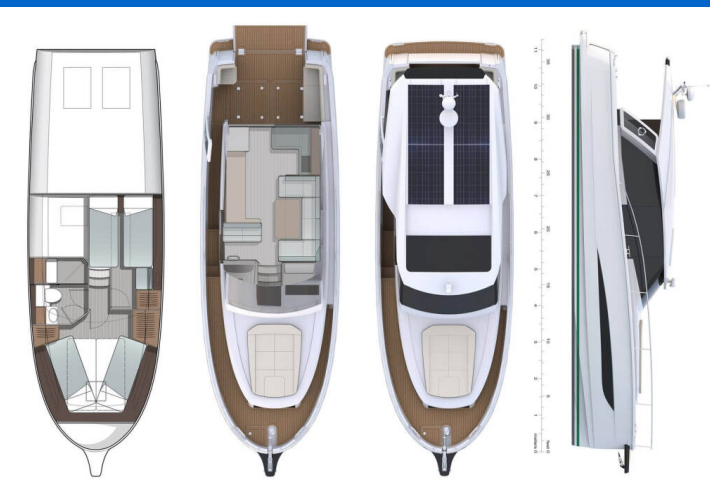

# GREENLINE 39

Blandona (2023)

Motor yacht **Greenline 39 Blandona**, built in **2023** is anchored in the **Marina Pirovac, Šibenik region, Croatia**. It has **2 cabins**, can accommodate **4 + 2 people** and has **1 toilets**. Bed linen and kitchen equipment are included in the price.

**Blandona**

Production year

**2023**

Length

**39 ft**

Cabins

**2**

Berths

**4 + 2**

Max Persons

**6**

WC

**1**

Engine

**1 x 370 HP**

Fuel tank