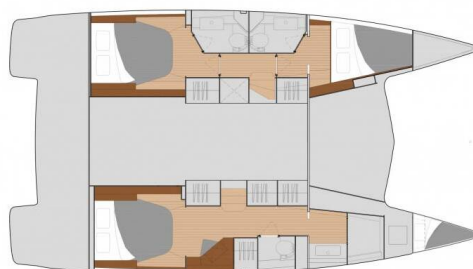

FOUNTAIN PAJOT ISLA 40

IIde (2022)

Catamaran Fountaine Pajot Isla 40 Ilde, built in 2022 is anchored in the **Ibiza, Santa Eulalia Marina, Balearic Islands, Spain**. It has **3 + 1 cabins**, can accommodate **6 + 1 + 1 people** and has **3 toilets**. Bed linen and kitchen equipment are included in the price.

Ilde

Production year

2022

Length

36 ft

Cabins

3 + 1

Berths