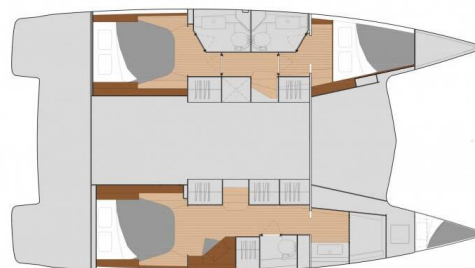

FOUNTAINÉ PAJOT ISLA 40

IIde (2022)

Catamaran Fountaine Pajot Isla 40 IIde, built in 2022 is anchored in the **Ibiza, Balearic Islands, Spain**. It has **3 + 1 cabins**, can accommodate **6 + 1 + 1 people** and has **3 toilets**. Bed linen and kitchen equipment are included in the price.