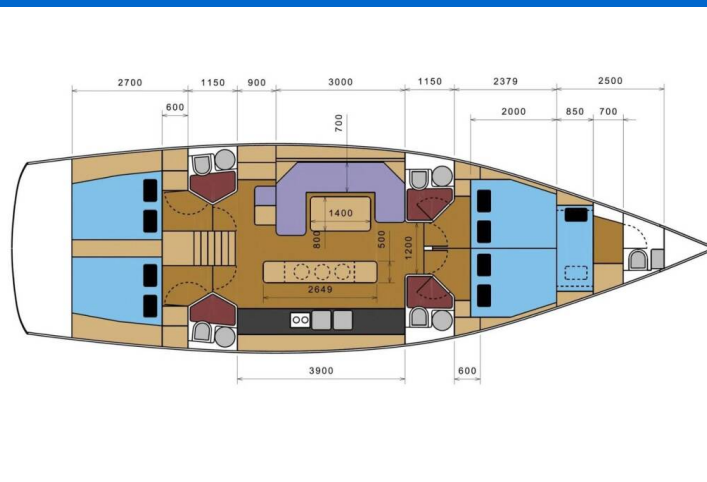

D&D KUFNER 54

Elly Blu (2023)

Sailing yacht D&D Kufner 54 Elly Blu, built in 2023 is anchored in the **Salerno, Marina d'Arechi, Campania, Italy**. It has **4 + 1 cabins**, can accommodate **8 + 1 people** and has **4 toilets**. Bed linen and kitchen equipment are included in the price.

Elly Blu

Production year

2023

Length

54 ft

Cabins

4 + 1

Berths