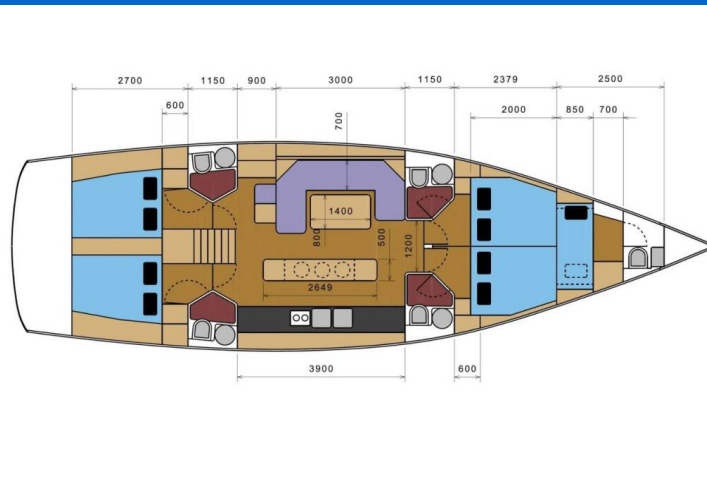

D&D KUFNER 54

Sofia Blu (2023)

Sailing yacht D&D Kufner 54 Sofia Blu, built in 2023 is anchored in the **Salerno, Marina d'Arechi, Campania, Italy**. It has **4 + 1 cabins**, can accommodate **8 + 1 people** and has **4 toilets**. Bed linen and kitchen equipment are included in the price.

Sofia Blu

Production year

2023

Length

54 ft

Cabins

4 + 1

Berths